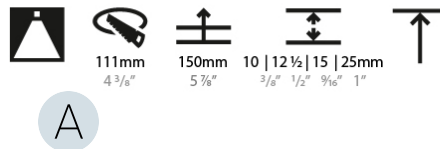

ELECTRICAL

Lamp Type: LED (Zhaga Standard)
Input Wattage (W): 13
Total Output Wattage (W): 11.8
Dimming: Tri-Mode (Non-Dimming and Phase Dimming (120Vac only) and 0-10V Dimming)
Driver Included: No
Driver Location: Recessed Housing
Driver Type: Constant Current - Universal
Driver Class: Class 2
Housing: See components
Input Voltage (V): 120 - 277
Constant Current (MA): 350

LED

Number of LEDs: 1
Color Temperature (°K): 2700 / 3000 / 3500 / 4000
Max. Delivered Lumen (lm): 876 / 909 / 955 / 974
Nominal Lumen (lm): 1304 / 1352 / 1421 / 1450
CRI: >90 CRI
Efficiency (%): 87.9 / 88.4 / 87.9
Lamp Life (hrs): 50000
Upon Request: RGB-W Tunable White Special Color Temperature Special LED

OPTICAL

Reflector°: 18 / 42 / 60
Optic°: Lens Pack - No Lens / Linear Spread Lens / Honeycomb / Spread Lens
Upon Request: Special Beam Angles

RATINGS AND CERTIFICATIONS

382, F 416-247-9319, www.zaneen.com

Not to be used in conjunction with other models at the end of the existing Model #. For assistance on 'custom' specifications, contact zteam@zaneen.com. In a constant effort to supply the best product, we reserve the right to change specifications or materials without notice. The most recent specification sheets are found at zaneen.com

IP rating: IP20