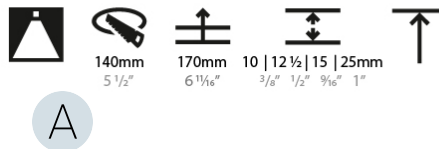

ELECTRICAL

Lamp Type: LED (Zhaga Standard)
Input Wattage (W): 28
Total Output Wattage (W): 26.4
Dimming: Tri-Mode (Non-Dimming and Phase Dimming (120Vac only) and 0-10V Dimming)
Driver Included: No
Driver Location: Recessed Housing
Driver Type: Constant Current - Universal
Driver Class: Class 2
Housing: See components
Input Voltage (V): 120 - 277
Constant Current (MA): 700

LED

Number of LEDs: 1
Color Temperature (°K): 2700 / 3000 / 3500 / 4000
Max. Delivered Lumen (lm): 2156 / 2244 / 2377 / 2425
Nominal Lumen (lm): 2909 / 3028 / 3208 / 2373
CRI: >90 CRI
Lamp Life (hrs): 50000
Upon Request: RGB-W Tunable White Special Color Temperature Special LED

OPTICAL

Reflector°: 18 / 34
Optic: Lens Pack - No Lens / Linear Spread Lens / Honeycomb / Spread Lens
Adjustability: Fixed
Upon Request: Special Beam Angles

RATINGS AND CERTIFICATIONS

382, F 416-247-9319, www.zaneen.com
Certified and tested for North American standards at the end of the existing Model #. For assistance on 'custom' specifications, contact zteam@zaneen.com.
In a constant effort to supply the best product, we reserve the right to change specifications or materials without notice. The most recent specification sheets are found at zaneen.com
IP rating: IP20