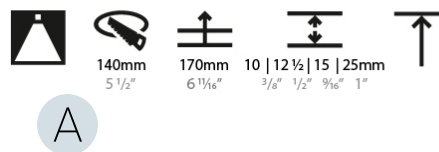

ELECTRICAL

Lamp Type: LED (Zhaga Standard)
Input Wattage (W): 13.2 / 16.5
Total Output Wattage (W): 12.1 / 14.7
Dimming: Tri-Mode (Non-Dimming and Phase Dimming (120Vac only) and 0-10V Dimming)
Driver Included: No
Driver Location: Recessed Housing
Driver Type: Constant Current - Universal
Driver Class: Class 2
Housing: See components
Input Voltage (V): 120 - 277
Constant Current (MA): 350

LED

Number of LEDs: 1
Color Temperature (°K): 2700 / 3000 / 3500 / 4000
Max. Delivered Lumen (lm): 814 / 877 / 911 / 930
Nominal Lumen (lm): 1246 / 1342 / 1396 / 1424
CRI: >90 CRI
Efficiency (%): 90.5
Lamp Life (hrs): 50000
Upon Request: RGB-W Tunable White Special Color Temperature Special LED

OPTICAL

Reflector°: 10
Optic°: Lens Pack - No Lens / Linear Spread Lens / Honeycomb / Spread Lens
Upon Request: Special Beam Angles

RATINGS AND CERTIFICATIONS

382, F 416-247-9319, www.zaneen.com

Not to be used in conjunction with other Zaneen products. For assistance on 'custom' specifications, contact zteam@zaneen.com. In a constant effort to supply the best product, we reserve the right to change specifications or materials without notice. The most recent specification sheets are found at zaneen.com

IP rating: IP20