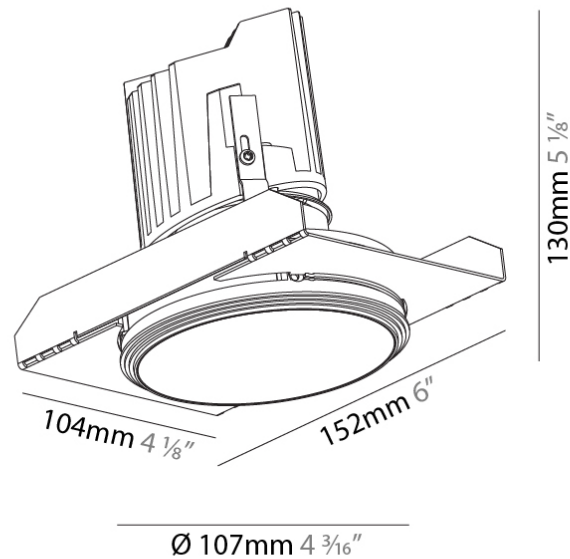

ELECTRICAL

Lamp Type: LED (Zhaga Standard)
Input Wattage (W): 13
Total Output Wattage (W): 11.8
Dimming: Tri-Mode (Non-Dimming and Phase Dimming (120Vac only) and 0-10V Dimming)
Driver Included: No
Driver Location: Recessed Housing
Driver Type: Constant Current - Universal
Driver Class: Class 2
Housing: See components
Input Voltage (V): 120 - 277
Constant Current (MA): 350

LED

Number of LEDs: 1
Color Temperature (°K): 2700 / 3000 / 3500 / 4000
Max. Delivered Lumen (lm): 876 / 909 / 955 / 974
Nominal Lumen (lm): 1304 / 1352 / 1421 / 1450
CRI: >90 CRI
Efficiency (%): 87.9 / 88.4 / 87.9
Lamp Life (hrs): 50000
Upon Request: RGB-W Tunable White Special Color Temperature Special LED

OPTICAL

Reflector°: 18 / 42 / 60
Optic°: Lens Pack - No Lens / Linear Spread Lens / Honeycomb / Spread Lens
Upon Request: Special Beam Angles

RATINGS AND CERTIFICATIONS

382, F 416-247-9319, www.zaneen.com

Not to be used in conjunction with other models at the end of the existing Model #. For assistance on 'custom' specifications, contact zteam@zaneen.com. In a constant effort to supply the best product, we reserve the right to change specifications or materials without notice. The most recent specification sheets are found at zaneen.com

IP rating: IP20