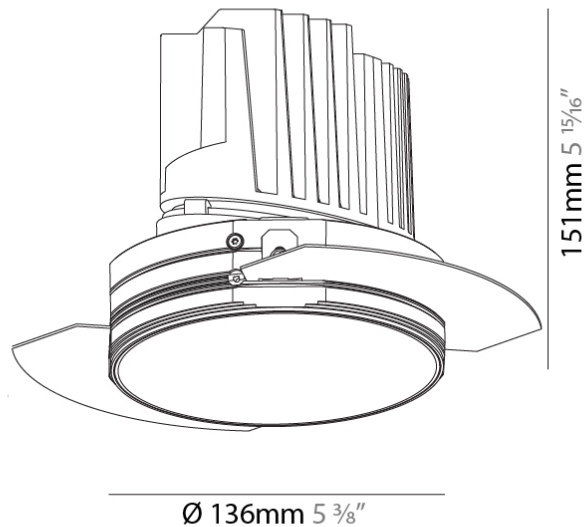

ELECTRICAL

Lamp Type: LED (Zhaga Standard)
Input Wattage (W): 28
Total Output Wattage (W): 26.4
Dimming: Tri-Mode (Non-Dimming and Phase Dimming (120Vac only) and 0-10V Dimming)
Driver Included: No
Driver Location: Recessed Housing
Driver Type: Constant Current - Universal
Driver Class: Class 2
Housing: See components
Input Voltage (V): 120 - 277
Constant Current (MA): 700

LED

Number of LEDs: 1
Color Temperature (°K): 2700 / 3000 / 3500 / 4000
Max. Delivered Lumen (lm): 2156 / 2244 / 2377 / 2425
Nominal Lumen (lm): 2909 / 3028 / 3208 / 2373
CRI: >90 CRI
Lamp Life (hrs): 50000
Upon Request: RGB-W Tunable White Special Color Temperature Special LED

OPTICAL

Reflector°: 18 / 34
Optic: Lens Pack - No Lens / Linear Spread Lens / Honeycomb / Spread Lens
Adjustability: Fixed
Upon Request: Special Beam Angles

RATINGS AND CERTIFICATIONS

382, F 416-247-9319, www.zaneen.com
Certified and tested for North American standards at the end of the existing Model #. For assistance on 'custom' specifications, contact zteam@zaneen.com.
In a constant effort to supply the best product, we reserve the right to change specifications or materials without notice. The most recent specification sheets are found at zaneen.com
IP rating: IP20