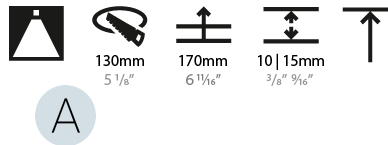

PHYSICAL

Shape: Round
Diameter (mm): 139
Diameter (in): 5 1/2
Height (mm): 151
Height (in): 5 15/16
Ceiling Thickness (mm): 10 / 12.5 / 15
Ceiling Thickness (in): 3/8 or 1/2 or 9/16
Min. Recessing Depth (mm): 170
Min. Recessing Depth (in): 6 11/16
Light Distribution: Downlight
Weight (kg): 0.946
Weight (lbs): 2.09
Fixture Finish: SSR / BKV / CWI / CRY / HAB / UFT / ITA / RUA / FTG / MYG / LOD / PUS / FRO / FUP / KIA / POP / BLS / SPG / MEY / GOH / GUM / CHC / COM / ABZ / JAG / OBR / MOS / ROR
Fixture Material: Aluminum Die Cast
Cut-out Measurements: 130mm / 5 1/8"

ELECTRICAL

Lamp Type: LED (Zhaga Standard)
Input Wattage (W): 13.2 / 16.5
Total Output Wattage (W): 12 / 14
Dimming: Tri-Mode (Non-Dimming and Phase Dimming (120Vac only) and 0-10V Dimming)
Driver Included: No
Driver Location: Recessed Housing
Driver Type: Constant Current - Universal
Driver Class: Class 2
Housing: See components
Input Voltage (V): 120 - 277
Constant Current (MA): 350

LED

Number of LEDs: 1
Color Temperature (°K): 2700 / 3000 / 3500 / 4000
Max. Delivered Lumen (lm): 810 / 900 / 970 / 990
Nominal Lumen (lm): 960 / 1070 / 1156 / 1180
CRI: >90 CRI
Efficiency (%): 0.905
Lamp Life (hrs): 50000

OPTICAL

Reflector: 10

RATINGS AND CERTIFICATIONS

Certified By: Certified for North American Standards
IP rating: IP54