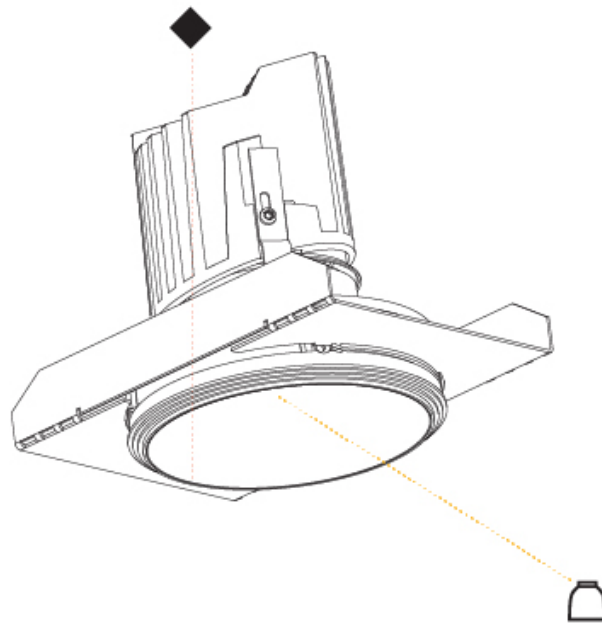

BIONIQ ROUND DEEP TRIMLESS

A35191-

PROJECT

TYPE

SPECIFIER

QUANTITY

DATE